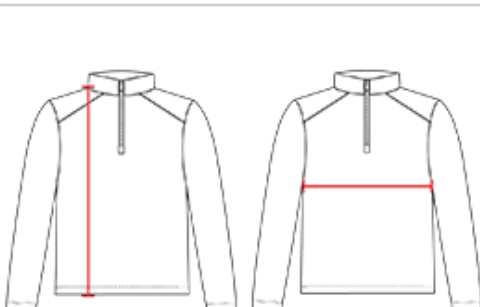

419800 WOMEN'S SPORT BLEND WOMEN'S 1/4 ZIP

- Badger heat seal logo on left sleeve
- Sublimated sport shoulder
- Badger Sport paneled shoulder for maximum movement
- Double-needle hem
- Thumbholes in sleeves
- collar and sleeves
- Self-fabric collar with 8" locking zipper
- 100% Polyester moisture management/antimicrobial fabric

COLORS

SPECIFICATIONS

	XS	S	M	L	XL	2XL
Piece Weight measured in pounds	0.36	0.36	0.36	0.36	0.36	0.36
Spec Body Length measured in inches	26	27	28	29	30	31
Spec Chest Width measured in inches	16 1/2	17 1/2	19	21	23	25
Case Count # of units per case	36	36	36	36	36	36

HOW TO MEASURE

These product specifications reference a product's measurements. For sizing information and guidance, please reference our sizing charts.

BODY LENGTH

Measured on the front from the shoulder/neck intersection to the bottom of the garment.

CHEST WIDTH

Measured across the chest, 1" below the armhole seam.