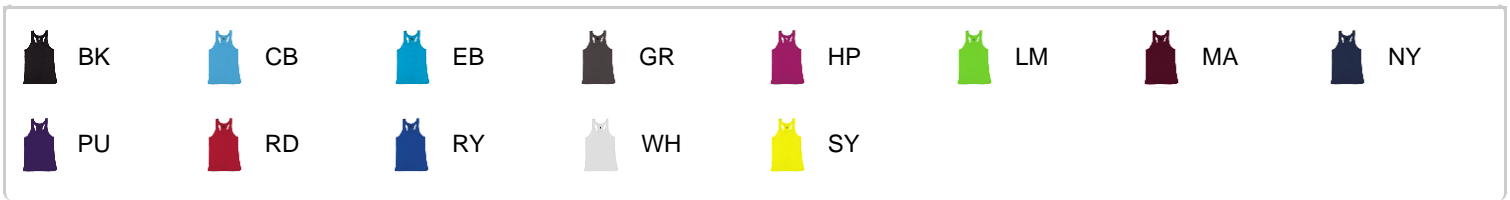

#416600 WOMEN'S B-CORERACERBACKTANK

- A-line body
- Racerback w/ room to print
- 100% polyester moisture management/antimicrobial performance fabric
- Badger heat seal logo on center back
- Double-needle hem

COLORS

SPECIFICATIONS

| | XS | S | M | L | XL | 2XL |
|---|------|------|------|------|------|------|
| Piece Weight measured in pounds | 0.36 | 0.36 | 0.36 | 0.36 | 0.36 | 0.36 |
| Spec Body Length measured in inches | 24 | 25 | 26 | 27 | 28 | 29 |
| Spec Chest Width measured in inches | 14 ½ | 16 | 17 ½ | 19 | 20 ½ | 22 |
| Case Count # of units per case | 36 | 36 | 36 | 36 | 36 | 36 |