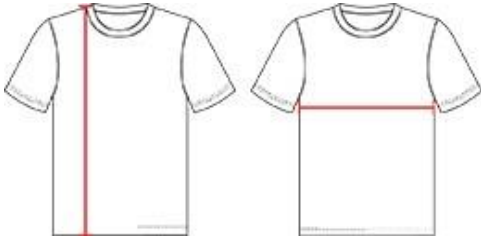

#416600 WOMEN'S B-CORERACERBACKTANK

- A-line body
- Racerback w/ room to print
- 100% polyester moisture management/antimicrobial performance fabric
- Badger heat seal logo on center back
- Double-needle hem

COLORS

SPECIFICATIONS

| | XS | S | M | L | XL | 2XL |
|---|------|------|------|------|------|------|
| Piece Weight measured in pounds | 0.36 | 0.36 | 0.36 | 0.36 | 0.36 | 0.36 |
| Spec Body Length measured in inches | 24 | 25 | 26 | 27 | 28 | 29 |
| Spec Chest Width measured in inches | 14 ½ | 16 | 17 ½ | 19 | 20 ½ | 22 |
| Case Count # of units per case | 36 | 36 | 36 | 36 | 36 | 36 |

HOWTOMEASURE

These product specifications reference a product's measurements.
For sizing information and guidance, please reference our sizing charts.

BODY LENGTH

Measured on the front from the shoulder/neck intersection to the bottom of the garment.

CHEST WIDTH

Measured across the chest, 1" below the armhole seam.