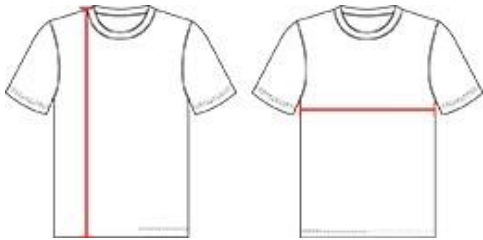

414100 MEN'S CAMOSPORTTEE

- Badger heat seal logo on left sleeve
- Self-fabric collar
- Sublimated shoulder panels and sleeves
- Badger Sport paneled shoulder for maximum movement
- 100% Polyester moisture management/antimicrobial performance fabric
- Double-needle hem

COLORS

SPECIFICATIONS

	XS	S	M	L	XL	2XL	3XL	4XL
Piece Weight measured in pounds	0.36	0.36	0.36	0.36	0.36	0.36	0.36	0.36
Spec Body Length measured in inches	28	29	30	31	32	33	34	35
Spec Chest Width measured in inches	17	19	21	23	25	27	29	31
Case Count # of units per case	36	36	36	36	36	36	24	24

HOWTOMEASURE

These product specifications reference a product's measurements.
For sizing information and guidance, please reference our sizing charts.

BODY LENGTH

Measured on the front from the shoulder/neck intersection to the bottom of the garment.

CHEST WIDTH

Measured across the chest, 1" below the armhole seam.