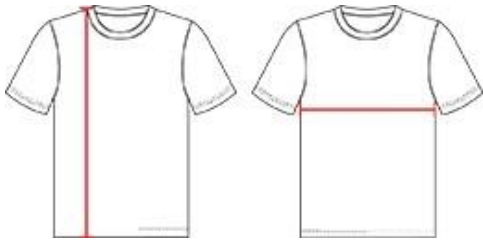

# # 214100 YOUTH CAMOSPORTYOUTHTEE

- Badger heat seal logo on left sleeve
- Self-fabric collar
- Sublimated shoulder panels and sleeves
- Badger Sport paneled shoulder for maximum movement
- 100% polyester moisture management/antimicrobial performance fabric
- Double-needle hem

## COLORS

## SPECIFICATIONS

	XS	S	M	L	XL
<b>Piece Weight</b> measured in pounds	0.25	0.25	0.25	0.25	0.25
<b>Spec Body Length</b> measured in inches	21	23	25	26	27
<b>Spec Chest Width</b> measured in inches	15	16	17	18	19
<b>Case Count</b> # of units per case	36	36	36	36	36

## HOWTOMEASURE

These product specifications reference a product's measurements.  
For sizing information and guidance, please reference our sizing charts.

**BODY LENGTH**

Measured on the front from the shoulder/neck intersection to the bottom of the garment.