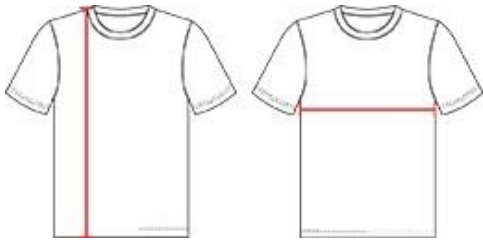

213300 YOUTH B-BASEBALLYOUTHTEE

- Contrasting 3/4 raglan sleeves
- Badger heat seal logo on left sleeve
- Contrast self-fabric collar
- Double-needle shirt tail hem
- 100% Polyester moisture management/antimicrobial performance fabric

COLORS

SPECIFICATIONS

	XS	S	M	L	XL
Piece Weight measured in pounds	0.25	0.25	0.25	0.25	0.25
Spec Body Length measured in inches	21	22	24	25	26
Spec Chest Width measured in inches	15	16	17	18	19
Case Count # of units per case	36	36	36	36	36

HOWTOMEASURE

These product specifications reference a product's measurements.
For sizing information and guidance, please reference our sizing charts.

BODY LENGTH

Measured on the front from the shoulder/neck intersection to the bottom of the garment.

CHEST WIDTH

Measured across the chest, 1" below the armhole seam.