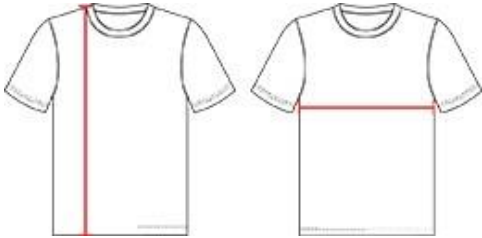

213000 YOUTH

B-CORE SLEEVELESS YOUTH TEE

- Self-fabric collar
- Badger Sport paneled shoulder for maximum movement
- 100% polyester moisture management/antimicrobial performance fabric
- Badger heat seal logo on center back

COLORS

SPECIFICATIONS

	XS	S	M	L	XL
Piece Weight measured in pounds	0.25	0.25	0.25	0.25	0.25
Spec Body Length measured in inches	21	23	25	26	27
Spec Chest Width measured in inches	15	16	17	18	19
Case Count # of units per case	36	36	36	36	36

HOW TO MEASURE

These product specifications reference a product's measurements.
For sizing information and guidance, please reference our sizing charts.

BODY LENGTH

Measured on the front from the shoulder/neck intersection to the bottom of the garment.

CHEST WIDTH

Measured across the chest, 1" below the armhole seam.