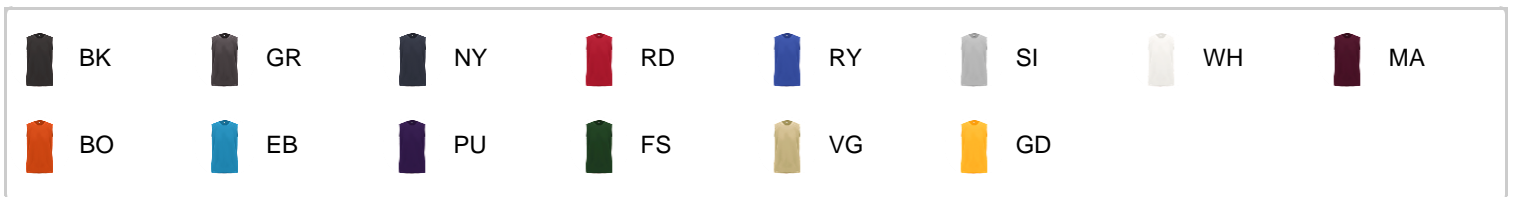

213000 YOUTH

B-CORE SLEEVELESS YOUTH TEE

- Self-fabric collar
- Badger Sport paneled shoulder for maximum movement
- 100% polyester moisture management/antimicrobial performance fabric
- Badger heat seal logo on center back

COLORS

SPECIFICATIONS

	XS	S	M	L	XL
Piece Weight measured in pounds	0.25	0.25	0.25	0.25	0.25
Spec Body Length measured in inches	21	23	25	26	27
Spec Chest Width measured in inches	15	16	17	18	19
Case Count # of units per case	36	36	36	36	36