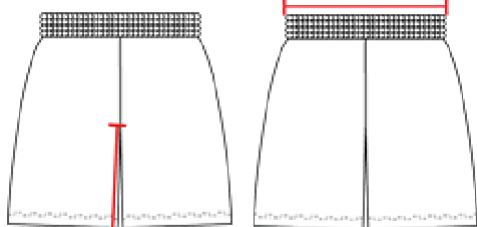

211900 YOUTH

B-COREPOCKETEDYOUTH7INCH SHORT

- Badger heat seal logo on left hip
- 100% polyester moisture management/antimicrobial performance fabric
- Two deep side seam pockets
- 2" Covered elastic waistband and drawcord
- 7" Inseam
- Athletic cut and superior mt
- Double-needle hem

COLORS

SPECIFICATIONS

	XS	S	M	L	XL
Piece Weight measured in pounds	0.25	0.25	0.25	0.25	0.25
Waist Relaxed measured in inches	9 ½	10 ½	11 ½	12 ½	13 ½
Spec Inseam measured in inches	7	7	7	7	7
Case Count # of units per case	36	36	36	36	36

HOWTOMEASURE

These product specifications reference a product's measurements. For sizing information and guidance, please reference our sizing charts.

INSEAM

Measured from crotch point to bottom leg opening.

WAIST WIDTH

Measured across the top of the waist opening.