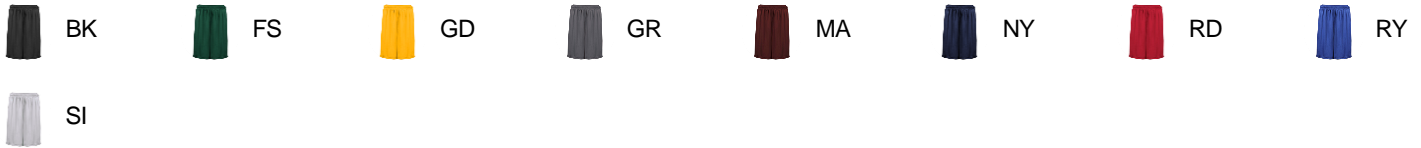

211900 YOUTH

B-COREPOCKETEDYOUTH7INCH SHORT

- Badger heat seal logo on left hip
- 100% polyester moisture management/antimicrobial performance fabric
- Two deep side seam pockets
- 2" Covered elastic waistband and drawcord
- 7" Inseam
- Athletic cut and superior mt
- Double-needle hem

COLORS

SPECIFICATIONS

	XS	S	M	L	XL
Piece Weight measured in pounds	0.25	0.25	0.25	0.25	0.25
Waist Relaxed measured in inches	9 ½	10 ½	11 ½	12 ½	13 ½
Spec Inseam measured in inches	7	7	7	7	7
Case Count # of units per case	36	36	36	36	36